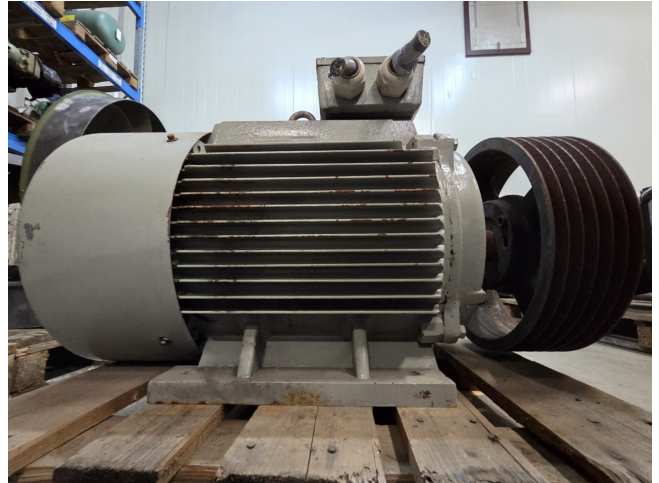

EMI 225

Specifications

Marca	EMI
Tipo	225
kW	55
RPM	1475
Size & Weight	850x450x570 mm (LxWxH) & 295 kg
50 Hz / 60 Hz	50/60
Stock	1

Description

Used EMI 225

Used EMI 225 electro motor with the following specifications: 50/60 Hz - 55/66 kW - 1475/1770 RPM. Dimensions: 850x450x570 mm (LxWxH) & 295 kg.